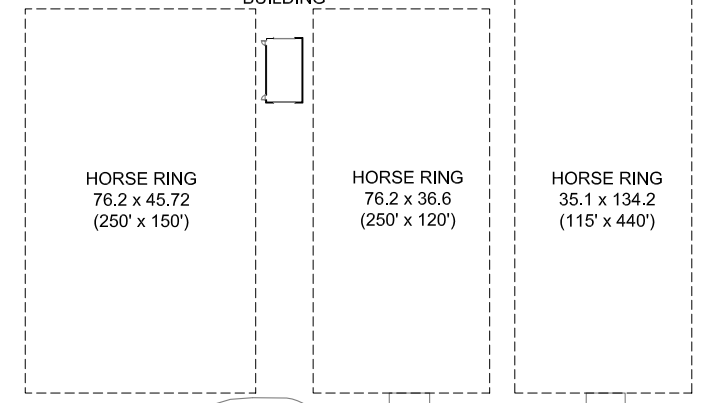

Wilson Street

Free Parking

Free Parking

INFIELD BUILDING

Donovan Building

Hossack Building

DEMO PIT  
(400' x 120')

Free Parking

MIDWAY 34,4450 sm

SEPTIC BED

Trinity Road